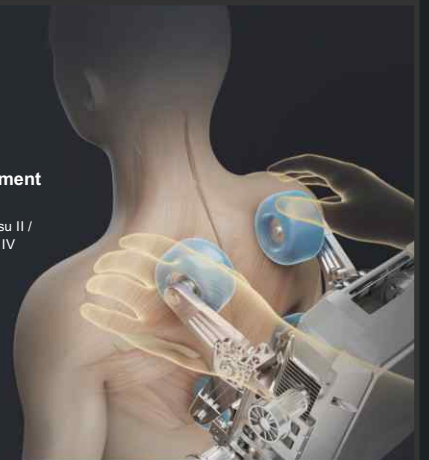

iRelax

Rejuvenating Life

SL-A663

3D+2D MASSAGE MECHANISM

Two-way Collaboration For Multiple Enjoyment

3DMASSAGE MECHANISM

13 Techniques Adjustment

Stop / Knead / Tap I / Tap II /
Knead & Tap / Shiatsu I / Shiatsu II /
Grasp / 4D I / 4D II / 4D III / 4D IV

2D MASSAGE MECHANISM

7 Techniques Adjustment

Stop / Knead / Tap I / Tap II /
Knead & Tap / Shiatsu I / Shiatsu II

iRelax

Rejuvenating Life

SL-A663

Wireless Charging / USB Charger

Bluetooth Audio / Negative Oxygen Ions