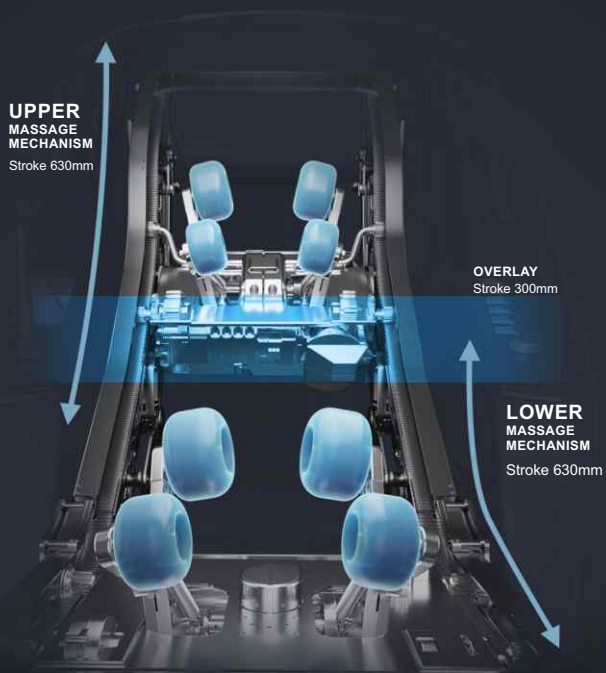

iRelax

Rejuvenating Life

SL-A663

3D+2D MASSAGE MECHANISM

Two-way Collaboration For Multiple Enjoyment

3DMASSAGE MECHANISM

13 Techniques Adjustment

Stop / Knead / Tap I / Tap II /
Knead & Tap / Shiatsu I / Shiatsu II /
Grasp / 4D I / 4D II / 4D III / 4D IV

2D MASSAGE MECHANISM

7 Techniques Adjustment

Stop / Knead / Tap I / Tap II /
Knead & Tap / Shiatsu I / Shiatsu II

iRelax

Rejuvenating Life

SL-A663

Wireless Charging / USB Charger

Bluetooth Audio / Negative Oxygen Ions

4PCS
SHOULDER AIRBAGS

16PCS
ARM AIRBAGS

Bump Massage & Magnetic Therapy

4PCS
BUTTOCKS AIRBAGS

BACK & LEG HEATING

40°C - 50°C constant temperature heat therapy

8PCS
LEG AIRBAGS

12PCS
FOOT AIRBAGS

ZERO-GRAVITY

The 135° and 118° zero-gravity angles that simulate spaceflight make the thighs and calves higher than the heart part of the body as if in a state of "weightlessness" making the spine free of pressure and achieving deep relaxation.